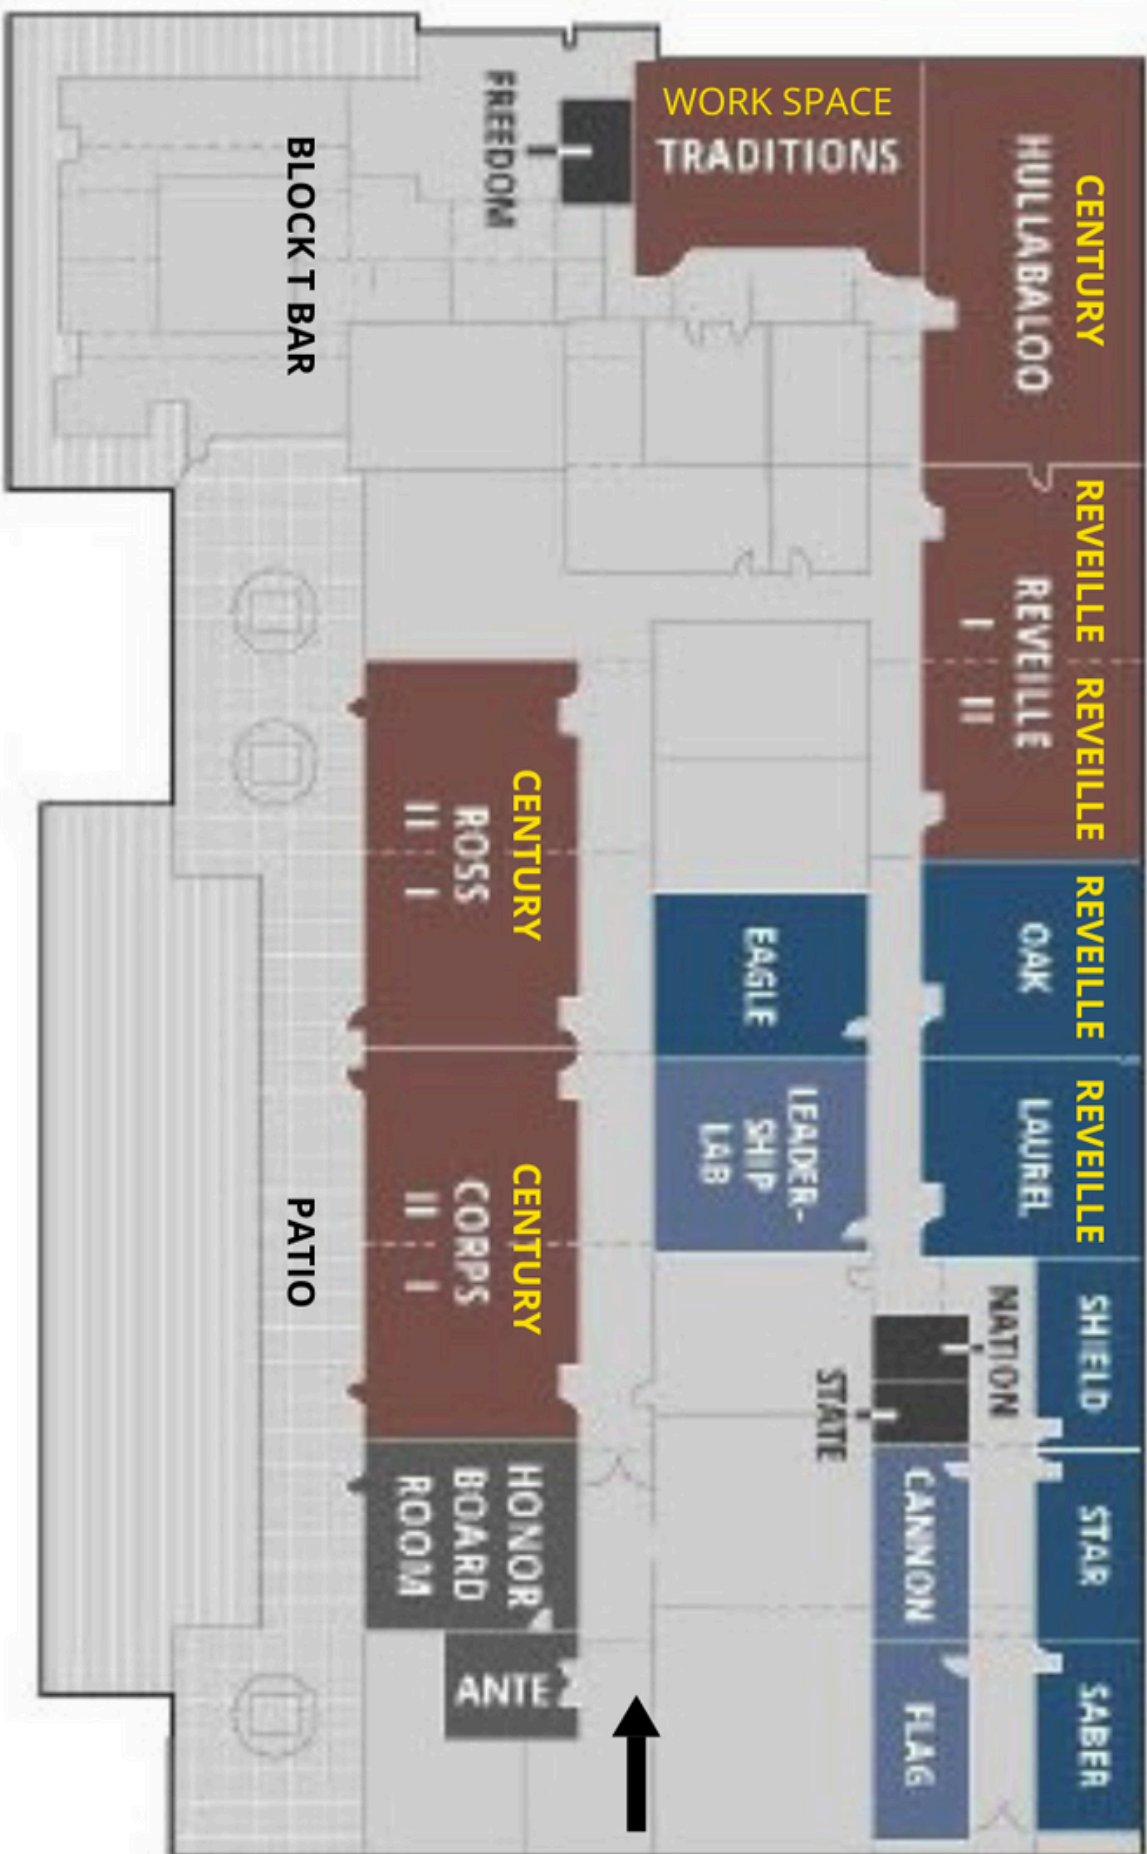

2ND FLOOR

ELEVATOR/STAIRS

JOE ROUTT BLVD

BLOCK T BAR

PATIO

FREEDOM

WORK SPACE TRADITIONS

CENTURY HULLBALOO

REVELLE REVELLE I II

CENTURY ROSS II I

CENTURY CORPS II I

HONOR BOARD ROOM

ANTE

EAGLE

LEADER-SHIP LAB

REVELLE OAK